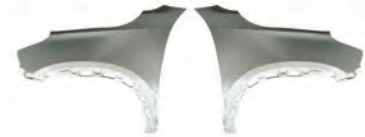

YRJ24-TG4PR-101 R/L
FRONT FENDER-R/L