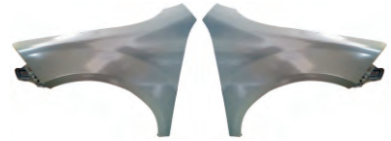

YRJ20-330-13-101R/L
FRONT FENDER-R/L