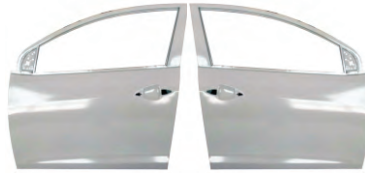

YRJ19-S2-15-001
HOOD

YRJ19-S2-15-101R/L
FRONT FENDER-R/L

REPLACENT ITEM FOR
S2'15

YRJ19-S2-15-201R/L
FRONT DOOR-R/L

YRJ19-S2-15-202R/L
REAR DOOR-R/L

YRJ19-S2-15-301
TAIL GATE

YRJ19-S2-15-501
FRONT BUMPER REINFORCEMENT