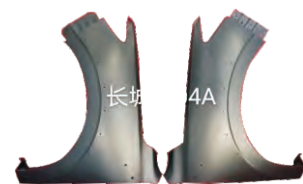

YRJ23-WG7-001
HOOD

YRJ23-WG7-101 R/L
FRONT FENDER-R/L

REPLACENT ITEM FOR
GREAT WALL POER

YRJ23-PER-001
HOOD

YRJ23-PER-002
HOOD

YRJ23-PER-003
HOOD

YRJ23-PER-101 R/L
FRONT FENDER-R/L

YRJ23-PER-102 R/L
FRONT FENDER-R/L