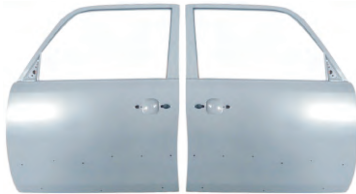

YRJ23-MOO-401 R/L
REAR FENDER-R/L

YRJ23-MOO-501
FRONT BUMPER REINFORCEMENT

YRJ23-MOO-601
REAR BUMPER REINFORCEMENT

REPLACENT ITEM FOR
COOLBEAR Y08

YRJ23-CBR-001
HOOD

YRJ23-CBR-101R/L
FRONT FENDER-R/L

YRJ23-CBR-201 R/L
FRONT DOOR-R/L