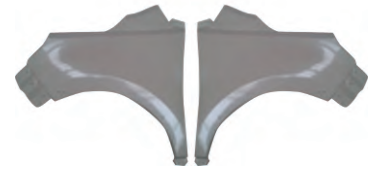

YRJ23-M1-301
TAIL GATE

REPLACENT ITEM FOR
GREAT WALL M4

YRJ23-M4-001
HOOD

YRJ23-M4-101 R/L
FRONT FENDER-R/L

YRJ23-M4-201 R/L
FRONT DOOR-R/L

YRJ23-M4-202 R/L
REAR DOOR-R/L

YRJ23-M4-301
TAIL GATE

REPLACENT ITEM FOR
HAVAL M6