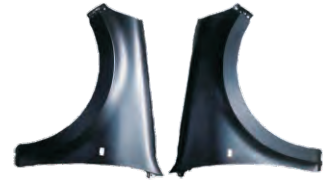

YRJ23-ORA-502
FRONT BUMPER REINFORCEMENT-BK

REPLACENT ITEM FOR
GREAT WALL WINGLE5

YRJ23-WG5-001
HOOD

YRJ23-WG5-101 R/L
FRONT FENDER-R/L

YRJ23-WG5-102 R/L
FRONT FENDER-R/L

YRJ23-WG5-301
TAIL PANEL

REPLACENT ITEM FOR
GREAT WALL WINGLE7