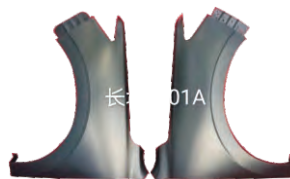

YRJ23-WG7-001
HOOD

YRJ23-WG7-101 R/L
FRONT FENDER-R/L

REPLACENT ITEM FOR
GREAT WALL POER

YRJ23-PER-001
HOOD

YRJ23-PER-002
HOOD

YRJ23-PER-003
HOOD

YRJ23-PER-101 R/L
FRONT FENDER-R/L

YRJ23-PER-102 R/L
FRONT FENDER-R/L