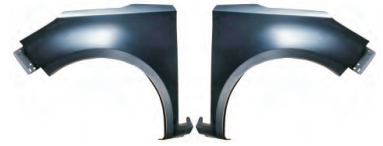

REPLACENT ITEM FOR
MG 6

YRJ26-MG6-001
HOOD

YRJ26-MG6-101 R/L
FRONT FENDER-R/L

YRJ26-MG6-201 R/L
FRONT DOOR-R/L

YRJ26-MG6-202 R/L
REAR DOOR-R/L

YRJ26-MG6-301
TAIL GATE

YRJ26-MG6-401 R/L
REAR FENDER-R/L

YRJ26-MG6-801
REAR PANEL