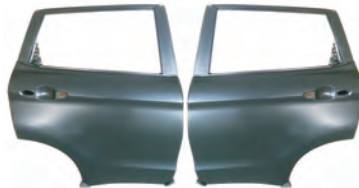

YRJ23-H1-302
TAIL GATE

YRJ23-H1-801
REAR PANEL

REPLACENT ITEM FOR
HAVAL H2

YRJ23-H2-001
HOOD

YRJ23-H2-101R/L
FRONT FENDER-R/L

YRJ23-H2-201 R/L
FRONT DOOR-R/L

YRJ23-H2-202 R/L
REAR DOOR-R/L

YRJ23-H2-301
TAIL GATE