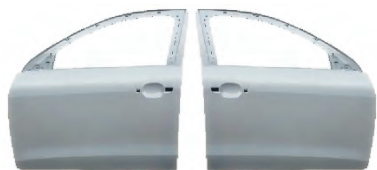

YRJ24-ARZ 5P-601
REAR BUMPER

REPLACENT ITEM FOR
ARRIZO 7/J42

YRJ24-ARZ 7-001
HOOD

YRJ24-ARZ 7-101 R/L
FRONT FENDER-R/L

YRJ24-ARZ 7-201 R/L
FRONT DOOR-R/L

YRJ24-ARZ 7-202 R/L
REAR DOOR-R/L

YRJ24-ARZ 7-301
TRUNK LID