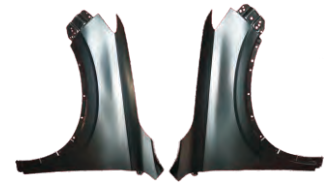

YRJ23-H6-17BLE-301
TAIL GATE

REPLACENT ITEM FOR
HAVAL H6 THIRD

YRJ23-H6-TRD-001
HOOD

YRJ23-H6-TRD-101R/L
FRONT FENDER-R/L

YRJ23-H6-TRD-201 R/L
FRONT DOOR-R/L

YRJ23-H6-TRD-202 R/L
REAR DOOR-R/L

YRJ23-H6-TRD-301
TAIL GATE