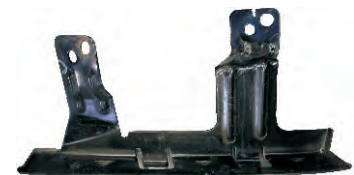

YRJ19-S3-14-701R/L
HEAD LAMP SUPPORT-R/L