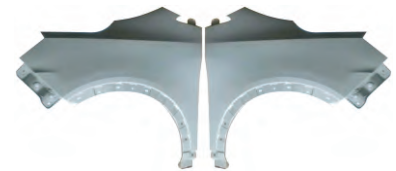

YRJ19-S3-14-101R/L
FRONT FENDER-R/L