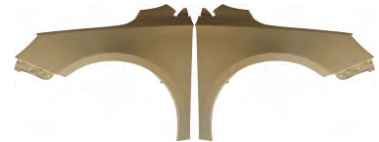

YRJ26-MG950-101 R/L
FRONT FENDER-R/L