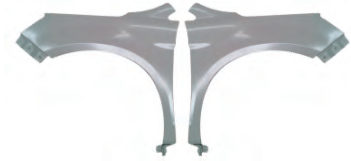

YRJ23-H5ERO-201 R/L
FRONT DOOR-R/L

YRJ23-H5ERO-202 R/L
REAR DOOR-R/L

YRJ23-H5ERO-301
TAIL GATE

GREAT WALL YRJ

REPLACENT ITEM FOR
HAVAL H6

YRJ23-H6-001
HOOD

YRJ23-H6-101 R/L
FRONT FENDER-R/L

YRJ23-H6-201 R/L
FRONT DOOR-R/L