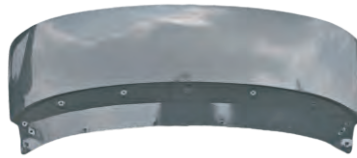

YRJ21-MEG-001
HOOD