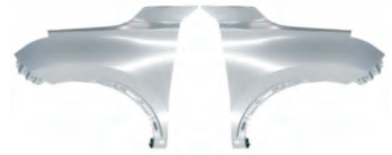

YRJ24-TG5-101 R/L
FRONT FENDER-R/L

YRJ24-TG5-201 R/L
FRONT DOOR-R/L

YRJ24-TG5-202 R/L
REAR DOOR-R/L

YRJ24-TG5-301
TAIL GATE

REPLACENT ITEM FOR
TIGGO 7/T15

YRJ24-TG7-001
HOOD

YRJ24-TG7-101 R/L
FRONT FENDER-R/L