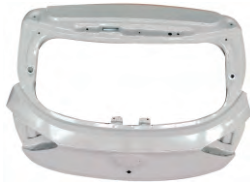

YRJ19-S2-15-001
HOOD

YRJ19-S2-15-101R/L
FRONT FENDER-R/L

REPLACENT ITEM FOR
S2'15

YRJ19-S2-15-201R/L
FRONT DOOR-R/L

YRJ19-S2-15-202R/L
REAR DOOR-R/L

YRJ19-S2-15-301
TAIL GATE

YRJ19-S2-15-501
FRONT BUMPER REINFORCEMENT