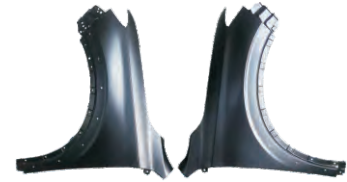

YRJ23-H6GT-301
TAIL GATE