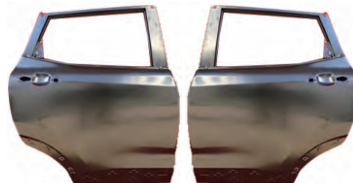

YRJ23-H3-001
HOOD