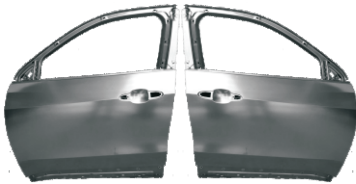

YRJ23-VV5-301
TAIL GATE

REPLACENT ITEM FOR
WEY VV6

YRJ23-VV6-001
HOOD

YRJ23-VV6-101R/L
FRONT FENDER-R/L

YRJ23-VV6-201 R/L
FRONT DOOR-R/L

YRJ23-VV6-201 R/L
REAR DOOR-R/L

YRJ23-VV6-301
TAIL GATE

REPLACENT ITEM FOR
WEY VV7