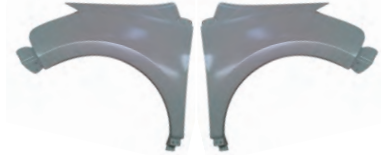

YRJ23-FLD-101R/L
FRONT FENDER-R/L

YRJ23-FLD-202R/L
REAR DOOR-R/L