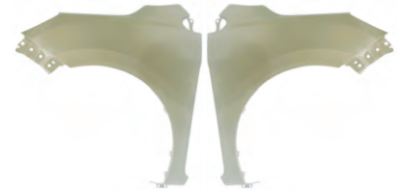

YRJ24-TG2-301
TAIL GATE

REPLACENT ITEM FOR
ARRIZO 5/J60

YRJ24-ARZ 5-001
HOOD

YRJ24-ARZ 5-101 R/L
FRONT FENDER-R/L

YRJ24-ARZ 5-201 R/L
FRONT DOOR-R/L

YRJ24-ARZ 5-202 R/L
REAR DOOR-R/L

YRJ24-ARZ 5-301
TRUNK LID