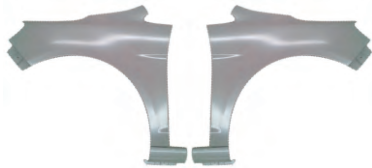

REPLACENT ITEM FOR
GREAWALL C50

YRJ23-C50-001
HOOD

YRJ23-C50-002
HOOD '14

YRJ23-C50-101R/L
FRONT FENDER-R/L

YRJ23-C50-102 R/L
FRONT FENDER-R/L '14

YRJ23-C50-201R/L
FRONT DOOR-R/L

YRJ23-C50-202 R/L
REAR DOOR-R/L