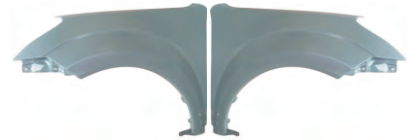

YRJ23-H5ZZ-101R/L
FRONT FENDER-R/L