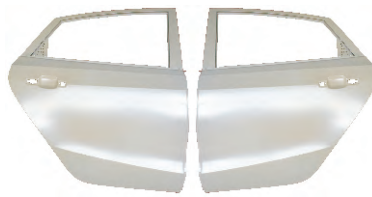

YRJ26-GS-501
FRONT BUMPER REINFORCEMENT

YRJ26-GS-801
REAR PANEL

REPLACENT ITEM FOR
MG GT

YRJ26-GT-001
HOOD

YRJ26-GT-101 R/L
FRONT FENDER-R/L

YRJ26-GT-201 R/L
FRONT DOOR-R/L

YRJ26-GT-202 R/L
REAR DOOR-R/L

YRJ26-GT-301
TRUNK LID